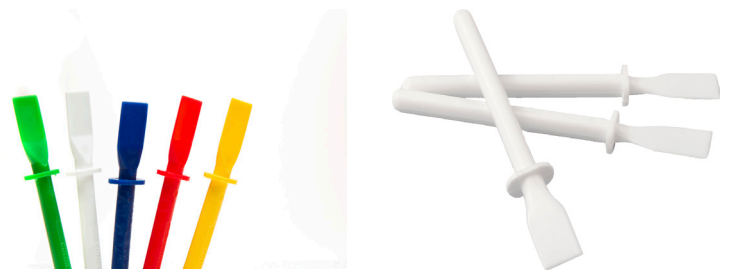

## SCOLA CELL AND ACCESSORIES

### Adhesive

Scola cell - Ideal for making paper mache. Can be made into varying strengths.

Use in conjunction with marbling ink for superior marbled effects.

Full making instructions on the pack.

<b>SC6</b>	6 pints packet
<b>SC12</b>	12 pints packet
<b>SC12/10</b>	12 pints packet x 10

Pump for dispensing paint or glue from 5ltr containers. Wash thoroughly if using on different products/colours

<b>DP5LT</b>	Dispensing pump
--------------	-----------------

Versatile glue spreaders for all art and crafts. White and coloured ones.